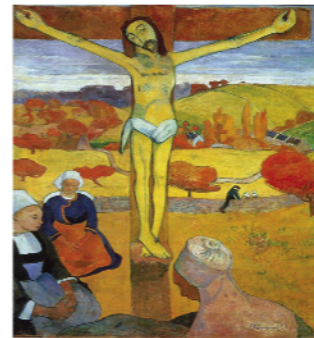

www.HaveFunTeaching.com

www.HaveFunTeaching.com

Jan van Eyck

Print: Portrait of Giovanni
Arnolfini and his Wife
Date: 1434

Artist Flash Card Set

Artist Flash Card Set

www.HaveFunTeaching.com

www.HaveFunTeaching.com

Paul Gauguin

Print: The Yellow Christ
Date: 1889

Artist Flash Card Set

Artist Flash Card Set

www.HaveFunTeaching.com

www.HaveFunTeaching.com

Vincent
van Gogh

Print: Starry Night
Date: 1889