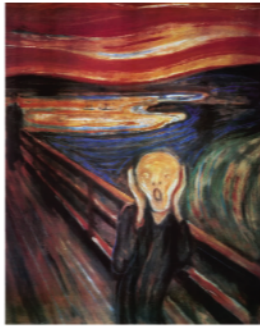

www.HaveFunTeaching.com

www.HaveFunTeaching.com

Henri Matisse

Print: Open Window, Collioure
Date: 1905

Artist Flash Card Set

Artist Flash Card Set

www.HaveFunTeaching.com

www.HaveFunTeaching.com

Claude Monet

Print: Poppies
Date: 1873

Artist Flash Card Set

Artist Flash Card Set

www.HaveFunTeaching.com

www.HaveFunTeaching.com

Edvard Munch

Print: The Scream
Date: 1893