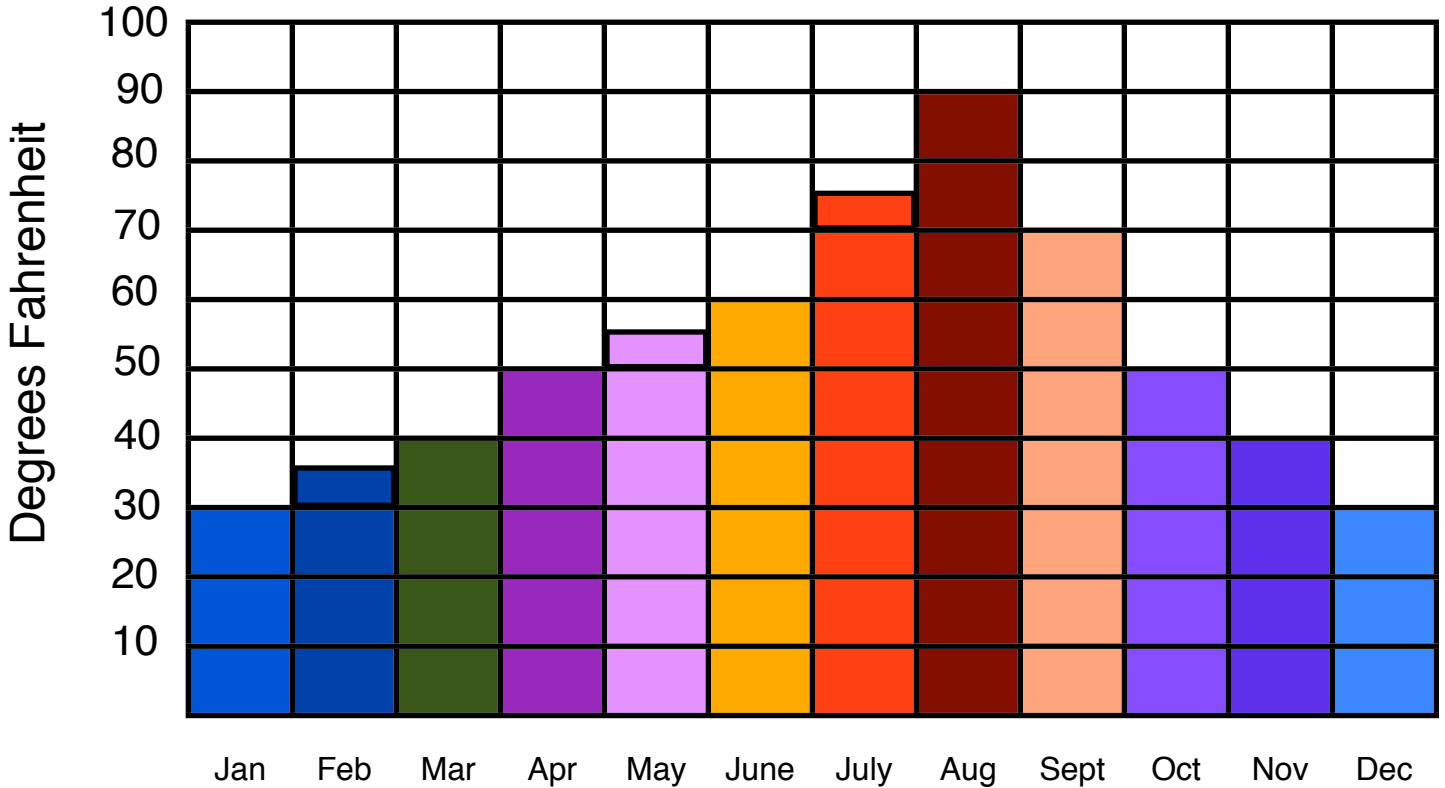

Name: _____

Graphing Average State Temperature

Directions: Use the bar graph to answer the questions.

1. What is the average temperature in April?

2. What months have the same average temperatures?

3. Which months have average temperatures lower than 50° F?

4. What are the three highest average temperatures for this state?

5. What state do you think this could be?
